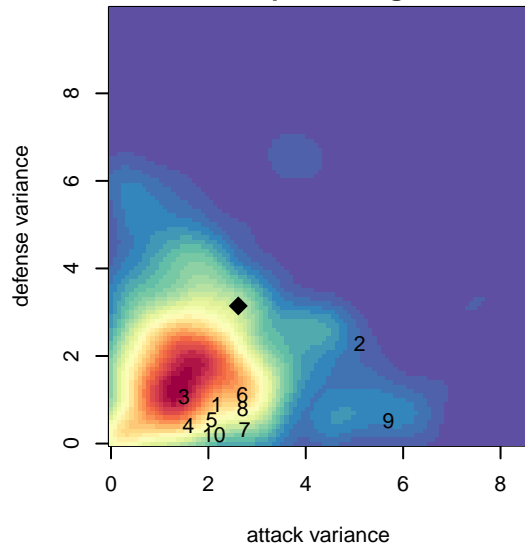

PacNW White B02

Pacific Northwest SC
 Tukwila, WA
 B02 total strength=1307
 attack=9.95 defense=3.38
 fall league = RCL B02 Div 3

alt names used:
 PACNW WHITE (WA)
 PACNW WHITE (WA)
 PacNW 02 White
 PacNW B02 White C
 PACNW WHITE (WA)
 PacNW B02 White
 PacNW B02 White C

**attack and defense variance (black dot)
relative to other teams
and top 10 in region**

**attack and defense rating
relative to others at age
and all opponents in last 13 months**

Performance relative to 13 month average