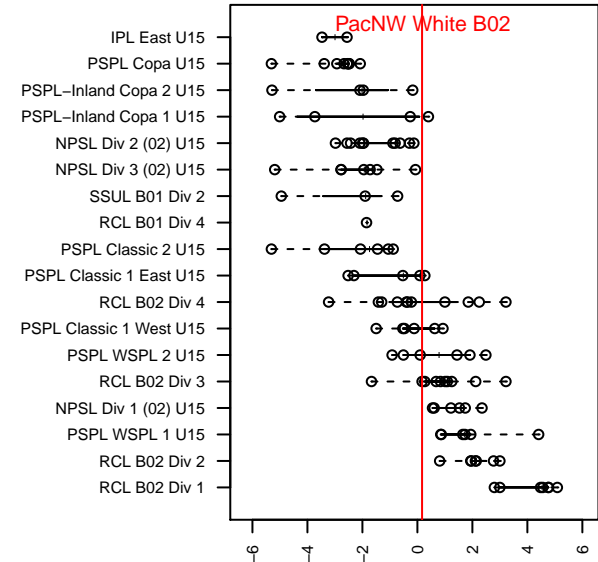

PacNW White B02

Pacific Northwest SC
 Tukwila, WA
 B02 total strength=1307
 attack=9.95 defense=3.38
 fall league = RCL B02 Div 3

alt names used:
 PACNW WHITE (WA)
 PACNW WHITE (WA)
 PacNW 02 White
 PacNW B02 White C
 PACNW WHITE (WA)
 PacNW B02 White
 PacNW B02 White C

**attack and defense variance (black dot)
relative to other teams
and top 10 in region**

**attack and defense rating
relative to others at age
and all opponents in last 13 months**

Performance relative to 13 month average