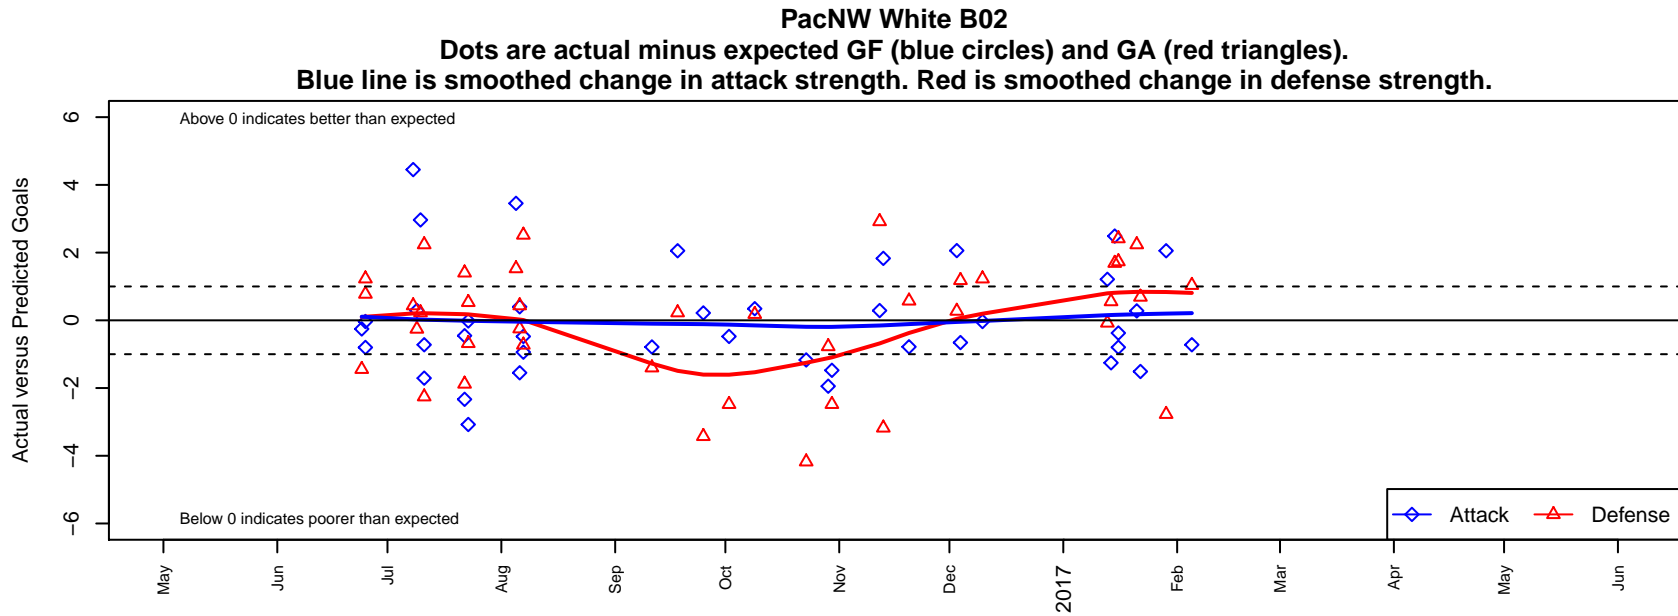

PacNW White B02

Pacific Northwest SC
 Tukwila, WA
 B02 total strength=1307
 attack=9.95 defense=3.38
 fall league = RCL B02 Div 3

alt names used:
 PACNW WHITE (WA)
 PACNW WHITE (WA)
 PacNW 02 White
 PacNW B02 White C
 PACNW WHITE (WA)
 PacNW B02 White
 PacNW B02 White C

**attack and defense variance (black dot)
relative to other teams
and top 10 in region**

**attack and defense rating
relative to others at age
and all opponents in last 13 months**

Performance relative to 13 month average