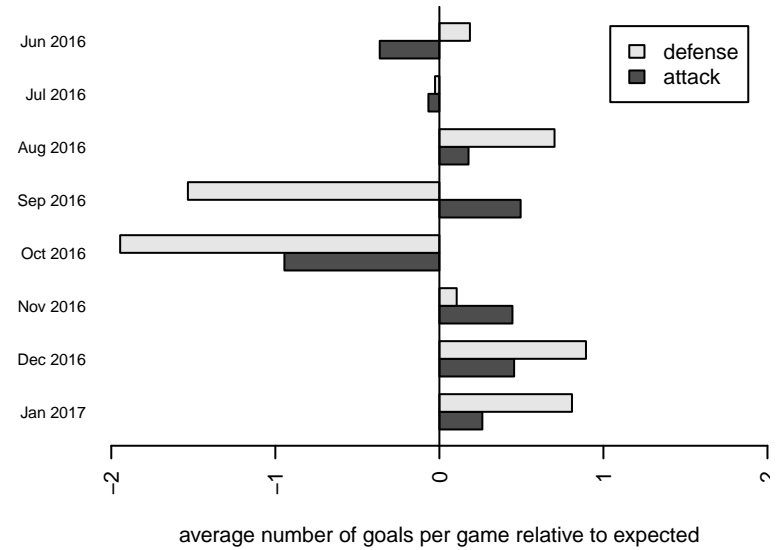

Performance relative to 13 month average