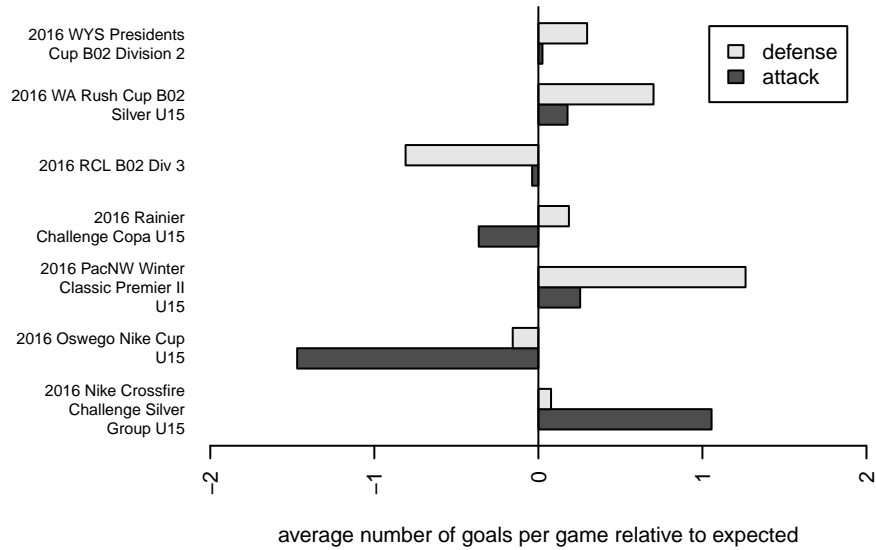

PacNW White B02

Pacific Northwest SC
 Tukwila, WA
 B02 total strength=1307
 attack=9.95 defense=3.38
 fall league = RCL B02 Div 3

alt names used:
 PACNW WHITE (WA)
 PACNW WHITE (WA)
 PacNW 02 White
 PacNW B02 White C
 PACNW WHITE (WA)
 PacNW B02 White
 PacNW B02 White C

Venues played:
 2016 Rainier Challenge Copa U15
 2016 Nike Crossfire Challenge Silver Group U1
 2016 Oswego Nike Cup U15
 2016 WA Rush Cup B02 Silver U15
 2016 RCL B02 Div 3
 2016 PacNW Winter Classic Premier II U15
 2016 WYS Presidents Cup B02 Division 2

**attack and defense variance (black dot)
relative to other teams
and top 10 in region**

**attack and defense rating
relative to others at age
and all opponents in last 13 months**

Performance relative to 13 month average