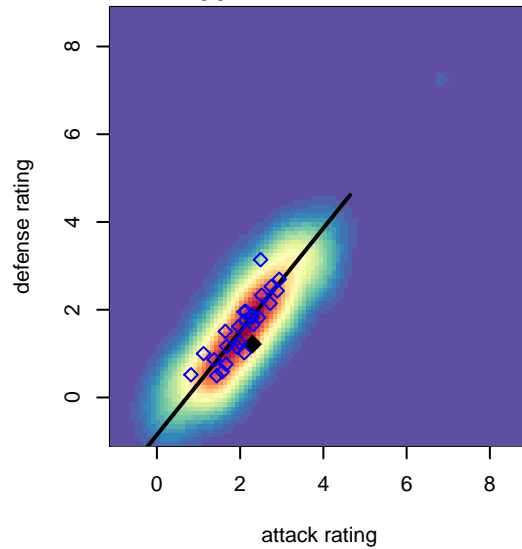

PacNW White B02

Pacific Northwest SC
 Tukwila, WA
 B02 total strength=1307
 attack=9.95 defense=3.38
 fall league = RCL B02 Div 3

alt names used:
 PACNW WHITE (WA)
 PACNW WHITE (WA)
 PacNW 02 White
 PacNW B02 White C
 PACNW WHITE (WA)
 PacNW B02 White
 PacNW B02 White C

**attack and defense variance (black dot)
relative to other teams
and top 10 in region**

**attack and defense rating
relative to others at age
and all opponents in last 13 months**

Performance relative to 13 month average